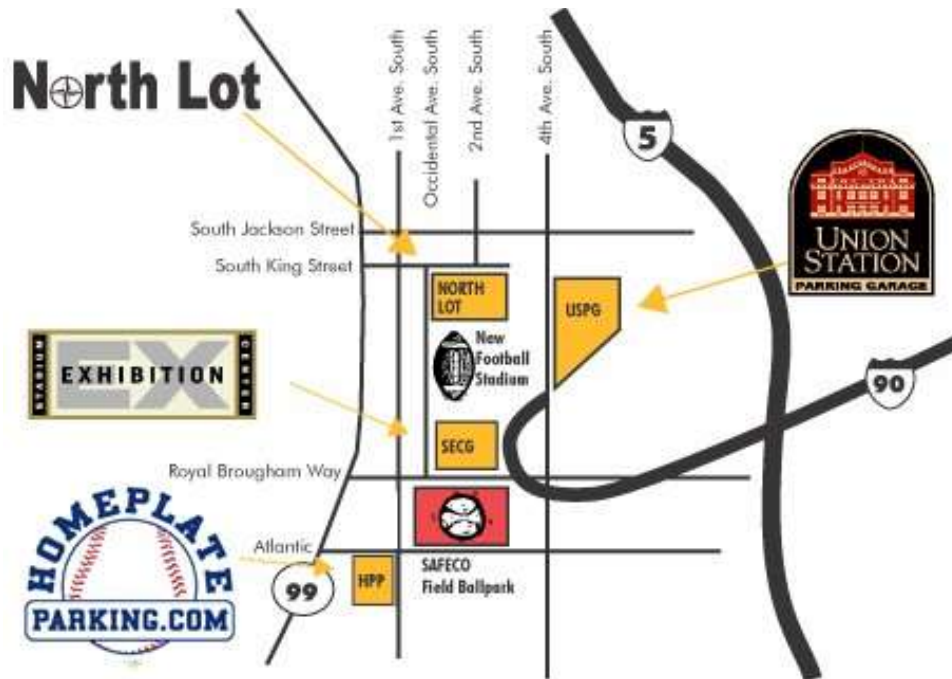

Our 4 lots are located within throwing distance of Seahawks Stadium and SAFECO Field . We have provided this page for comparison. If you have chosen a lot preference, that page will have directions and a map specifically for that lot.

**Driving Directions: The North Lot**

2nd Avenue South & South King Street

From I-5 northbound or southbound, take the 4th Avenue South exit. At the end of the exit ramp turn left onto 4th Avenue S. Turn left onto S. Jackson Street. Turn left onto 2nd Avenue S. Entrance is straight ahead at S. King Street.

From I-90 westbound, take the 4th Avenue South exit. At the end of the exit ramp turn left onto 4th Avenue S. Turn left onto S. Jackson Street. Turn left onto 2nd Avenue S. Entrance is straight ahead at S. King Street.

### **Driving Directions: To Seahawks Stadium and Exhibition Center Garage**

Royal Brougham Way & 4th Avenue South

From I-5 northbound or southbound, take the 4th Avenue South exit. At the end of the exit ramp turn right onto 4th Avenue S. Take the next right onto S. Royal Brougham Way. Just past the railroad tracks the garage entrance is on the right hand side.